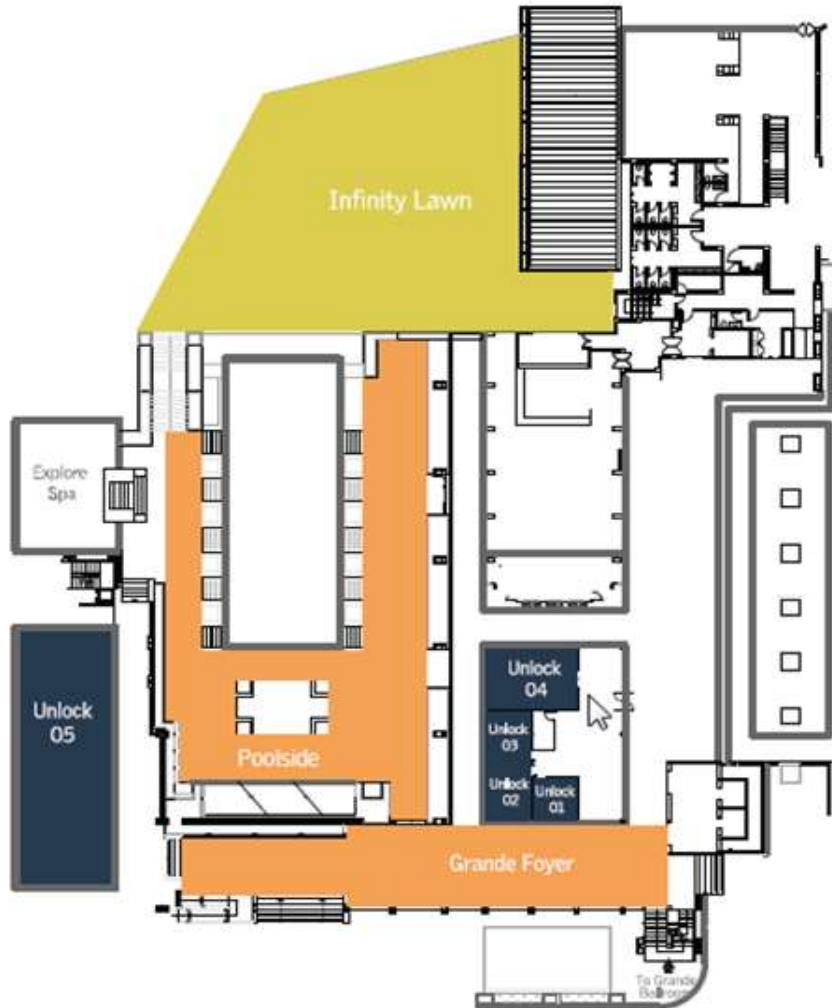

ROOM OVERVIEW

Grande Deluxe

48 square metres

Separate bathtub and shower

Large private balcony with sunbed

Smart connectivity panel

LM signature bed

Grande Deluxe Garden Access

FITNESS CENTRE

Le **MERIDIEN**
SUVARNABHUMI, BANGKOK
GOLF RESORT & SPA

WATER POND

Le **MERIDIEN**
SUVARNABHUMI, BANGKOK
GOLF RESORT & SPA

DISCOVERY COURTYARD

Le **MERIDIEN**
SUVARNABHUMI, BANGKOK
GOLF RESORT & SPA

INFINITY LAWN

Le **MERIDIEN**
SUVARNABHUMI, BANGKOK
GOLF RESORT & SPA

EVENT PRESENTATION

ENGAGING MEETING SPACE

| Function Room | Size (m2) | U-Shape | Classroom | Banquet | Theater Cocktail | Board |
|-------------------------|-----------|---------|-----------|---------|---------------------|-------|
| Ballroom Foyer | 140 | | | | | |
| Grande Ballroom | 360 | - | 250 | 250 | 540 | - |
| Ballroom 01 | 90 | 32 | 45 | 50 | 120 | 38 |
| Ballroom 02 | 90 | 32 | 45 | 50 | 120 | 38 |
| Ballroom 03 | 180 | 48 | 100 | 120 | 200 | 38 |
| Ballroom 01 + 02 | 180 | 48 | 100 | 120 | 200 | 38 |
| Ballroom 02 + 03 | 270 | 80 | 160 | 170 | 280 | 38 |
| Unlock 01 | 15 | - | - | - | - | 04 |
| Unlock 02 | 20 | - | - | - | - | 12 |
| Unlock 03 | 17 | - | - | - | - | 10 |
| Unlock 04 | 45 | 16 | 24 | 30 | 50 | 20 |
| Unlock 05 | 184 | 48 | 90 | 100 | 150 | 40 |
| Grande Foyer | 294 | - | - | 110 | 200 | - |
| Grande Foyer + Poolside | | - | - | 180 | 400 | - |
| Infinity Lawn | 570 | - | - | 250 | 700 | - |
| Discovery Courtyard | 165 | - | - | 50 | 100 | - |

ENGAGING MEETING SPACE (MEETING ROOMS WITH DAYLIGHT)

2nd Floor

3rd Floor

ENGAGING MEETING SPACE GRANDE BALLROOM FLOOR PLAN

ENGAGING MEETING SPACE INFINITY LAWN + POOLSIDE FLOOR PLAN

Altair
APAC PARTNER SUMMIT 2015