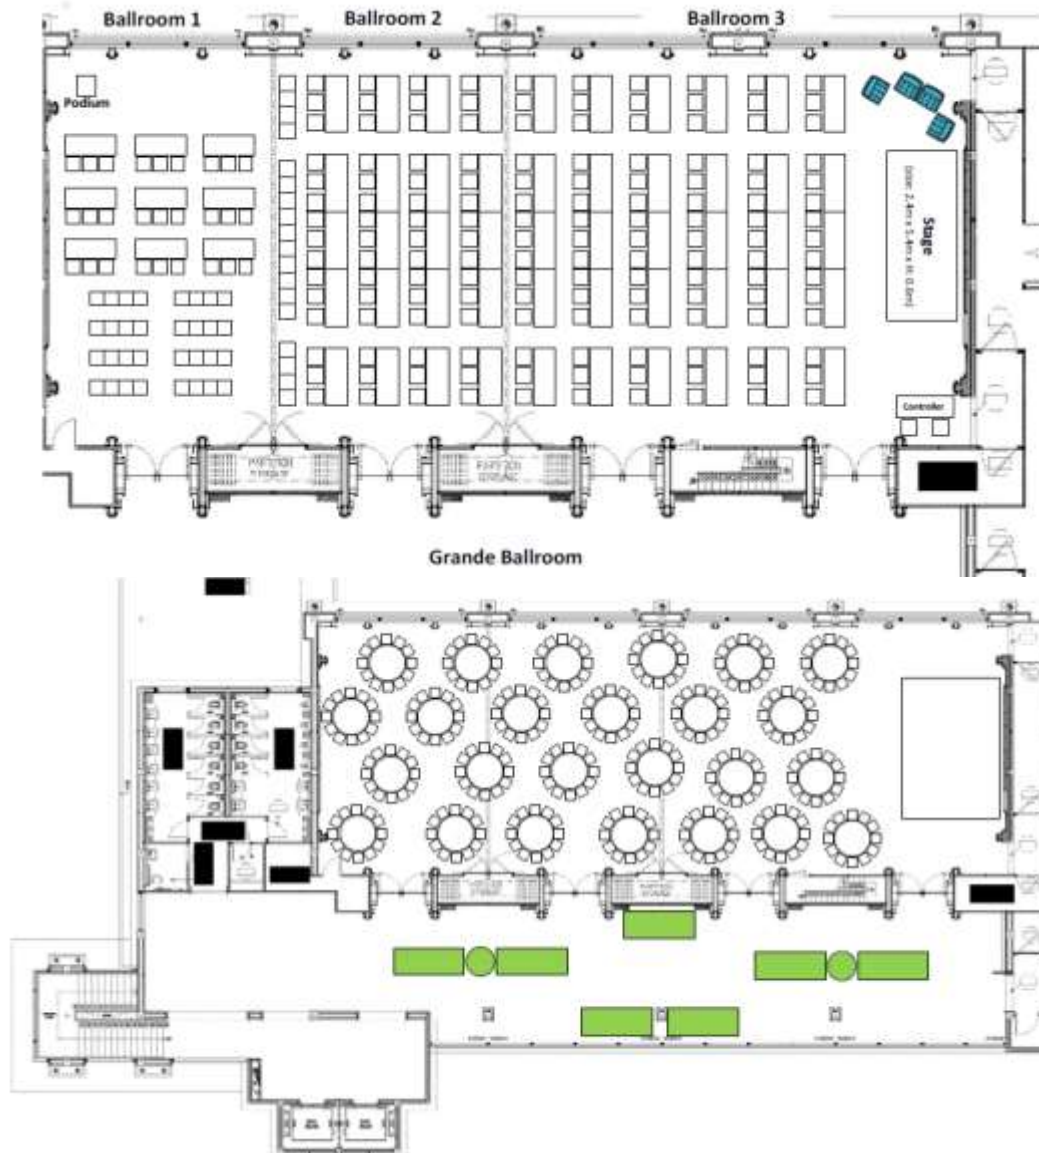

INFINITY LAWN

Le **MERIDIEN**
SUVARNABHUMI, BANGKOK
GOLF RESORT & SPA

EVENT PRESENTATION

ENGAGING MEETING SPACE

| Function Room | Size (m2) | U-Shape | Classroom | Banquet | Theater Cocktail | Board |
|-------------------------|-----------|---------|-----------|---------|---------------------|-------|
| Ballroom Foyer | 140 | | | | | |
| Grande Ballroom | 360 | - | 250 | 250 | 540 | - |
| Ballroom 01 | 90 | 32 | 45 | 50 | 120 | 38 |
| Ballroom 02 | 90 | 32 | 45 | 50 | 120 | 38 |
| Ballroom 03 | 180 | 48 | 100 | 120 | 200 | 38 |
| Ballroom 01 + 02 | 180 | 48 | 100 | 120 | 200 | 38 |
| Ballroom 02 + 03 | 270 | 80 | 160 | 170 | 280 | 38 |
| Unlock 01 | 15 | - | - | - | - | 04 |
| Unlock 02 | 20 | - | - | - | - | 12 |
| Unlock 03 | 17 | - | - | - | - | 10 |
| Unlock 04 | 45 | 16 | 24 | 30 | 50 | 20 |
| Unlock 05 | 184 | 48 | 90 | 100 | 150 | 40 |
| Grande Foyer | 294 | - | - | 110 | 200 | - |
| Grande Foyer + Poolside | | - | - | 180 | 400 | - |
| Infinity Lawn | 570 | - | - | 250 | 700 | - |
| Discovery Courtyard | 165 | - | - | 50 | 100 | - |

ENGAGING MEETING SPACE (MEETING ROOMS WITH DAYLIGHT)

2nd Floor

3rd Floor

ENGAGING MEETING SPACE GRANDE BALLROOM FLOOR PLAN

ENGAGING MEETING SPACE INFINITY LAWN + POOLSIDE FLOOR PLAN

Altair
APAC PARTNER SUMMIT 2015