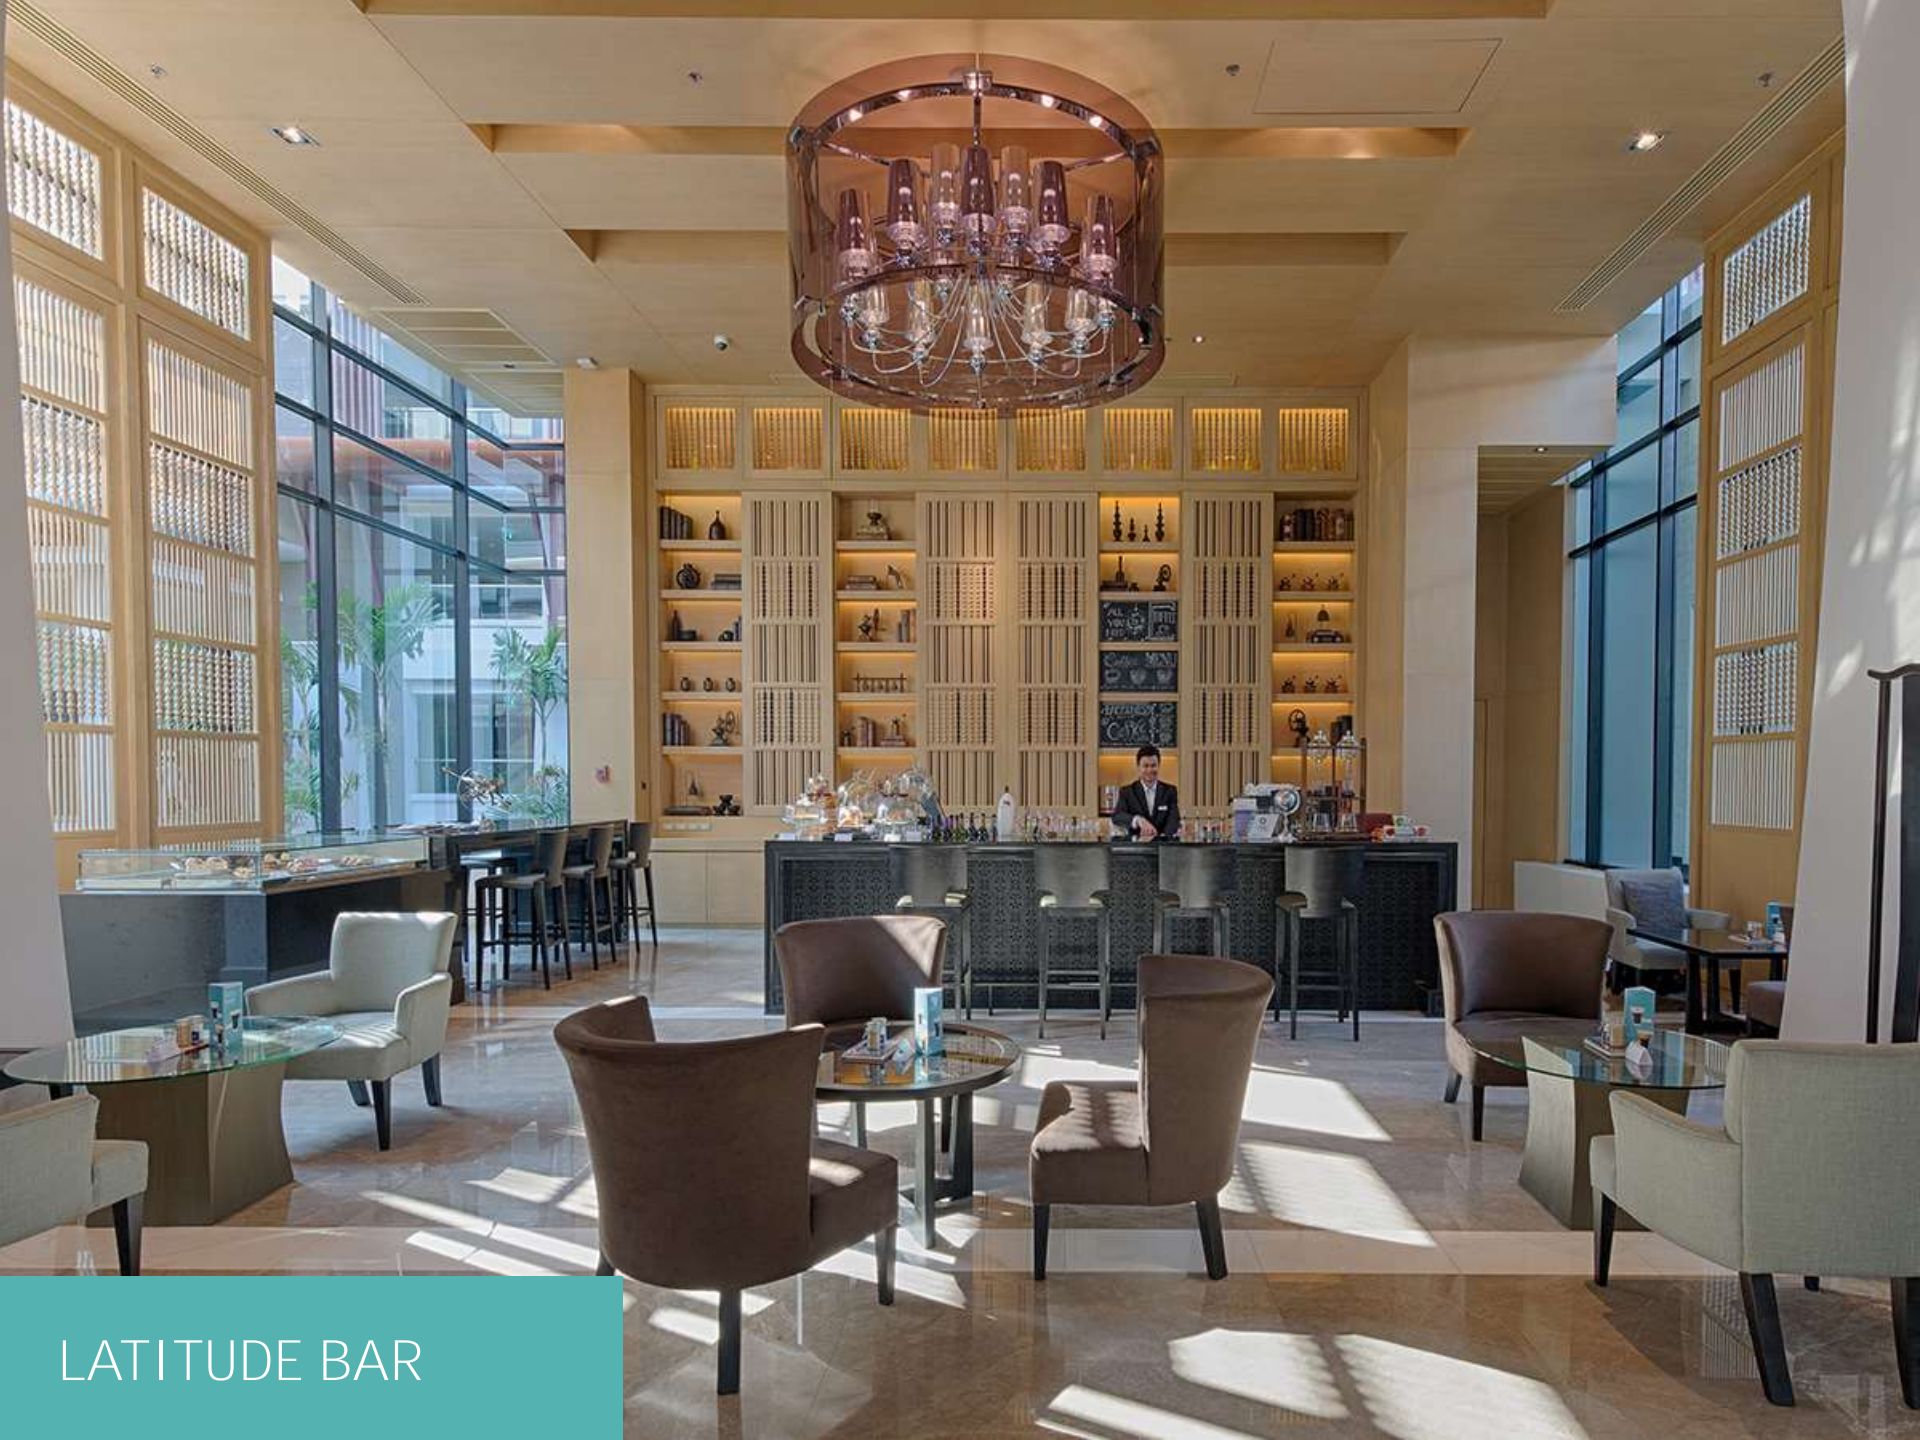

Latest Recipe: the brand's signature interactive dining restaurant featuring an evocative mix of international, Asian and local Thai cuisines.

Favola: sensational Italian cuisine featuring a wood fired pizza oven, compelling wine cellar, private dining room and alfresco terrace.

Latitude 13° 39': a creative bar concept which transforms from a conversational coffee house during the day to a vibrant 'bubbly bar' in the evening.

LATEST RECIPE

LATITUDE BAR

LATITUDE BAR

FAVOLA

FAVOLA ALFRESCO