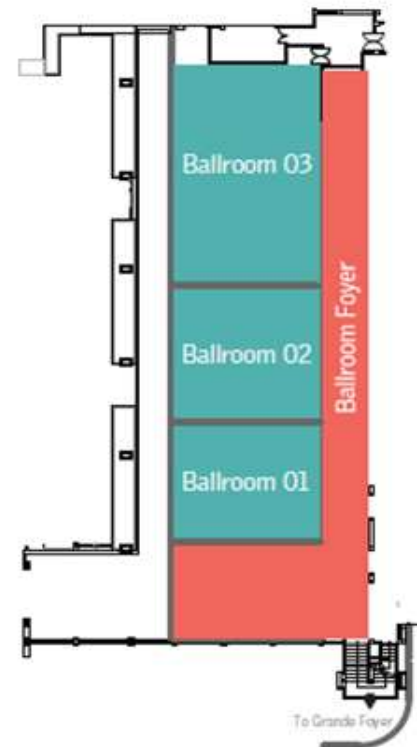

INFINITY LAWN

Le **MERIDIEN**
SUVARNABHUMI, BANGKOK
GOLF RESORT & SPA

EVENT PRESENTATION

ENGAGING MEETING SPACE

| Function Room | Size (m2) | U-Shape | Classroom | Banquet | Theater Cocktail | Board |
|-------------------------|-----------|---------|-----------|---------|---------------------|-------|
| Ballroom Foyer | 140 | | | | | |
| Grande Ballroom | 360 | - | 250 | 250 | 540 | - |
| Ballroom 01 | 90 | 32 | 45 | 50 | 120 | 38 |
| Ballroom 02 | 90 | 32 | 45 | 50 | 120 | 38 |
| Ballroom 03 | 180 | 48 | 100 | 120 | 200 | 38 |
| Ballroom 01 + 02 | 180 | 48 | 100 | 120 | 200 | 38 |
| Ballroom 02 + 03 | 270 | 80 | 160 | 170 | 280 | 38 |
| Unlock 01 | 15 | - | - | - | - | 04 |
| Unlock 02 | 20 | - | - | - | - | 12 |
| Unlock 03 | 17 | - | - | - | - | 10 |
| Unlock 04 | 45 | 16 | 24 | 30 | 50 | 20 |
| Unlock 05 | 184 | 48 | 90 | 100 | 150 | 40 |
| Grande Foyer | 294 | - | - | 110 | 200 | - |
| Grande Foyer + Poolside | | - | - | 180 | 400 | - |
| Infinity Lawn | 570 | - | - | 250 | 700 | - |
| Discovery Courtyard | 165 | - | - | 50 | 100 | - |

ENGAGING MEETING SPACE (MEETING ROOMS WITH DAYLIGHT)

2nd Floor

3rd Floor

ENGAGING MEETING SPACE GRANDE BALLROOM FLOOR PLAN

ENGAGING MEETING SPACE INFINITY LAWN + POOLSIDE FLOOR PLAN

Altair
APAC PARTNER SUMMIT 2015