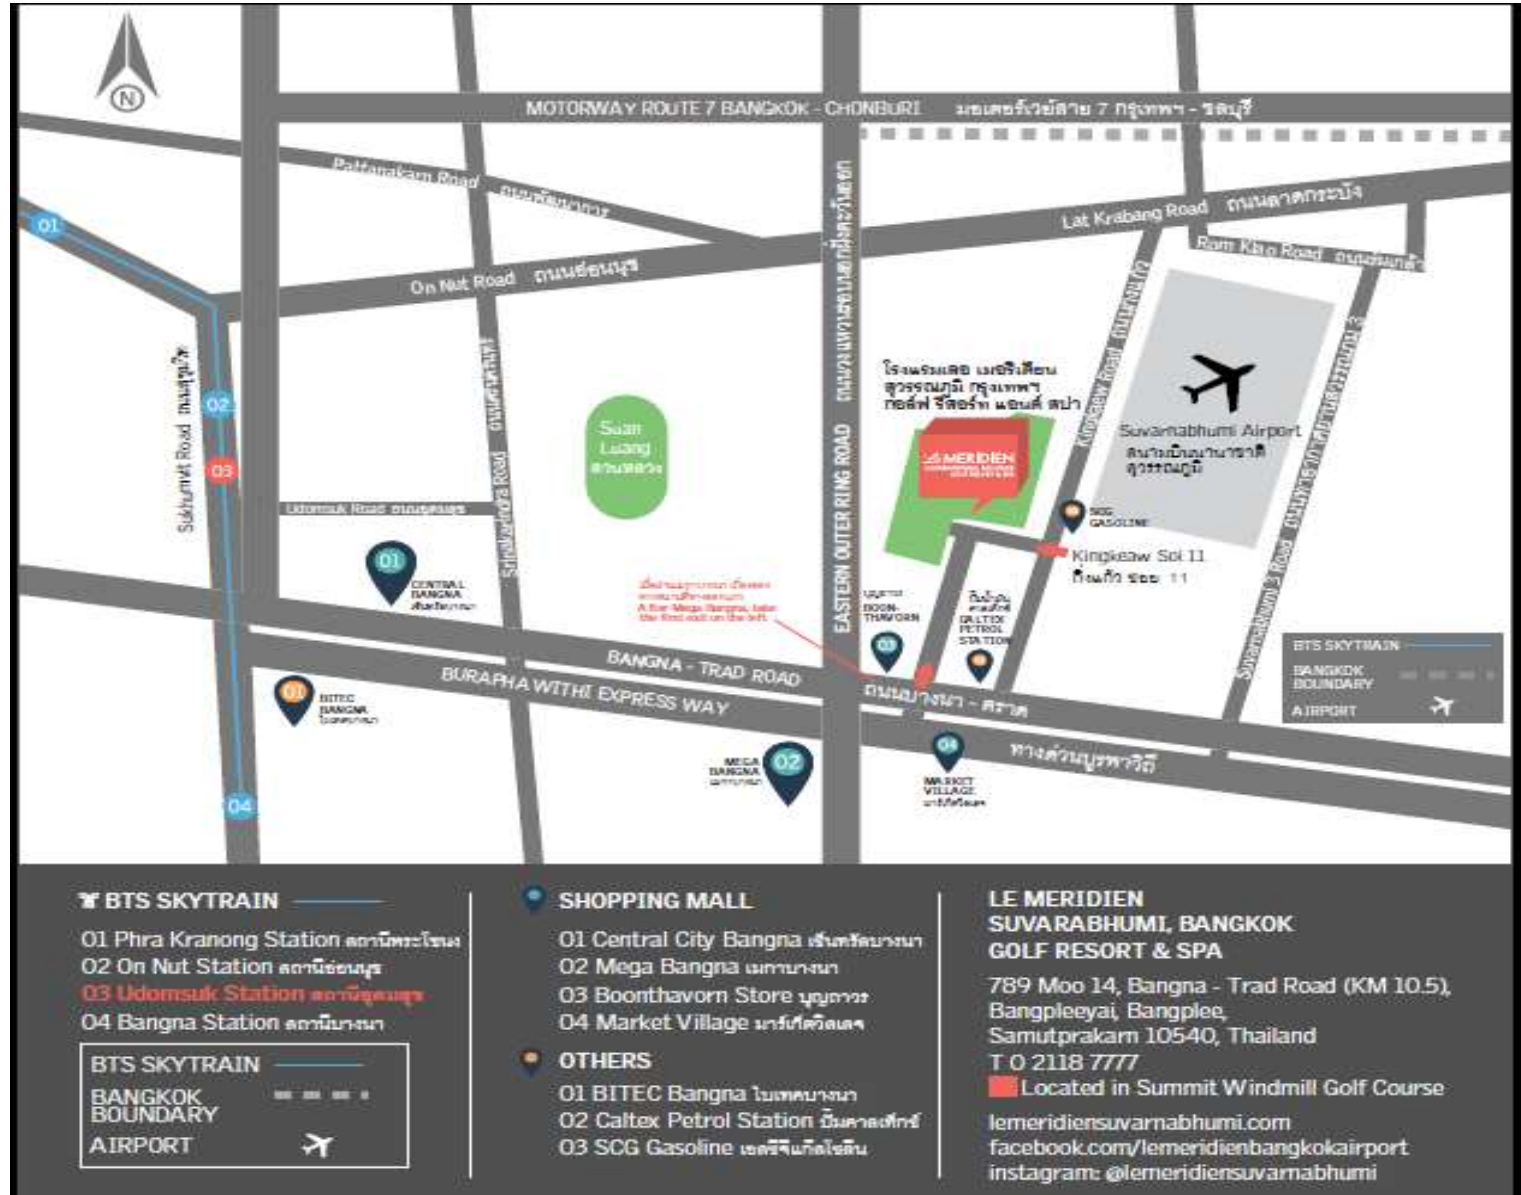

LE MERIDIEN
SUARNABHUMI, BANGKOK
GOLF RESORT & SPA

ICONIC GOLF COURSE VIEW

Le **MERIDIEN**
SUVARNABHUMI, BANGKOK
GOLF RESORT & SPA

LOCATION

Approximately 15 minutes from Suvarabhumi Airport, Mega Bangna, BITEC and Sukhumvit Road

ARRIVAL ZONE

Le **MERIDIEN**
SUVARNABHUMI, BANGKOK
GOLF RESORT & SPA

LOBBY LOUNGE

LE MERIDIEN HUB

GUESTROOMS
GRANDE DELUXE

Le MERIDIEN

ROOM CONFIGURATION MATRIX

Features