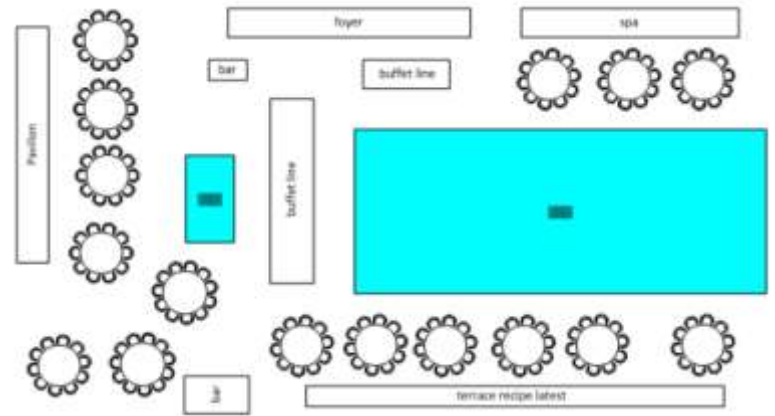

INFINITY LAWN

Le **MERIDIEN**
SUVARNABHUMI, BANGKOK
GOLF RESORT & SPA

EVENT PRESENTATION

ENGAGING MEETING SPACE

| Function Room | Size (m2) | U-Shape | Classroom | Banquet | Theater Cocktail | Board |
|-------------------------|-----------|---------|-----------|---------|---------------------|-------|
| Ballroom Foyer | 140 | | | | | |
| Grande Ballroom | 360 | - | 250 | 250 | 540 | - |
| Ballroom 01 | 90 | 32 | 45 | 50 | 120 | 38 |
| Ballroom 02 | 90 | 32 | 45 | 50 | 120 | 38 |
| Ballroom 03 | 180 | 48 | 100 | 120 | 200 | 38 |
| Ballroom 01 + 02 | 180 | 48 | 100 | 120 | 200 | 38 |
| Ballroom 02 + 03 | 270 | 80 | 160 | 170 | 280 | 38 |
| Unlock 01 | 15 | - | - | - | - | 04 |
| Unlock 02 | 20 | - | - | - | - | 12 |
| Unlock 03 | 17 | - | - | - | - | 10 |
| Unlock 04 | 45 | 16 | 24 | 30 | 50 | 20 |
| Unlock 05 | 184 | 48 | 90 | 100 | 150 | 40 |
| Grande Foyer | 294 | - | - | 110 | 200 | - |
| Grande Foyer + Poolside | | - | - | 180 | 400 | - |
| Infinity Lawn | 570 | - | - | 250 | 700 | - |
| Discovery Courtyard | 165 | - | - | 50 | 100 | - |

ENGAGING MEETING SPACE (MEETING ROOMS WITH DAYLIGHT)

2nd Floor

3rd Floor

ENGAGING MEETING SPACE GRANDE BALLROOM FLOOR PLAN

ENGAGING MEETING SPACE INFINITY LAWN + POOLSIDE FLOOR PLAN

Altair
APAC PARTNER SUMMIT 2015